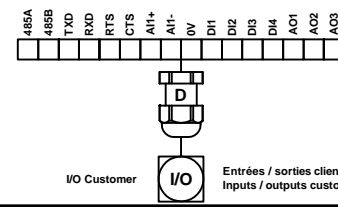

Entrées / Sorties série 33 ou e-CPC
Inputs / outputs family 33 or e-CPC
*Implique 4+5+11 / Involved 4+5+11

Electrovanne fermeture
Closing solenoid
Electrovanne ouverture
Opening solenoid

Sorties relais et alimentation extérieur
Relay outputs and external power supply

Alimentation e-CPC
e-CPC power supply

Mise à terre de la responsabilité du client
Earth connection customer responsibility
Alimentation D22
D22 power supply

+24 Vcc
1.0 A min
e-Power IP

Cablage comme suit:
- [] ou *1,2,3,...,n** à cabler
* *1,2,3,...,n* numero de borne de la boite de jonction
Wired as following:
- [] or *1,2,3,...,n** to be wired
**1,2,3,...,n* junction box terminal number

ATTENTION / WARNING		
Presses-étoupes / Glands	Taille / Size	Echelle de taille de câble / cable size range
2, 3, 4, 5, 6, 8, 9, 10, 11, 12	M 12	3mm - 6mm
1, 7	M 16	5mm - 10mm
D	M 20	5mm - 13mm

CLA-VAL UK Limited
www.cla-val.co.uk
info@cla-val.co.uk
Reduce your waste - Sort your rubbish